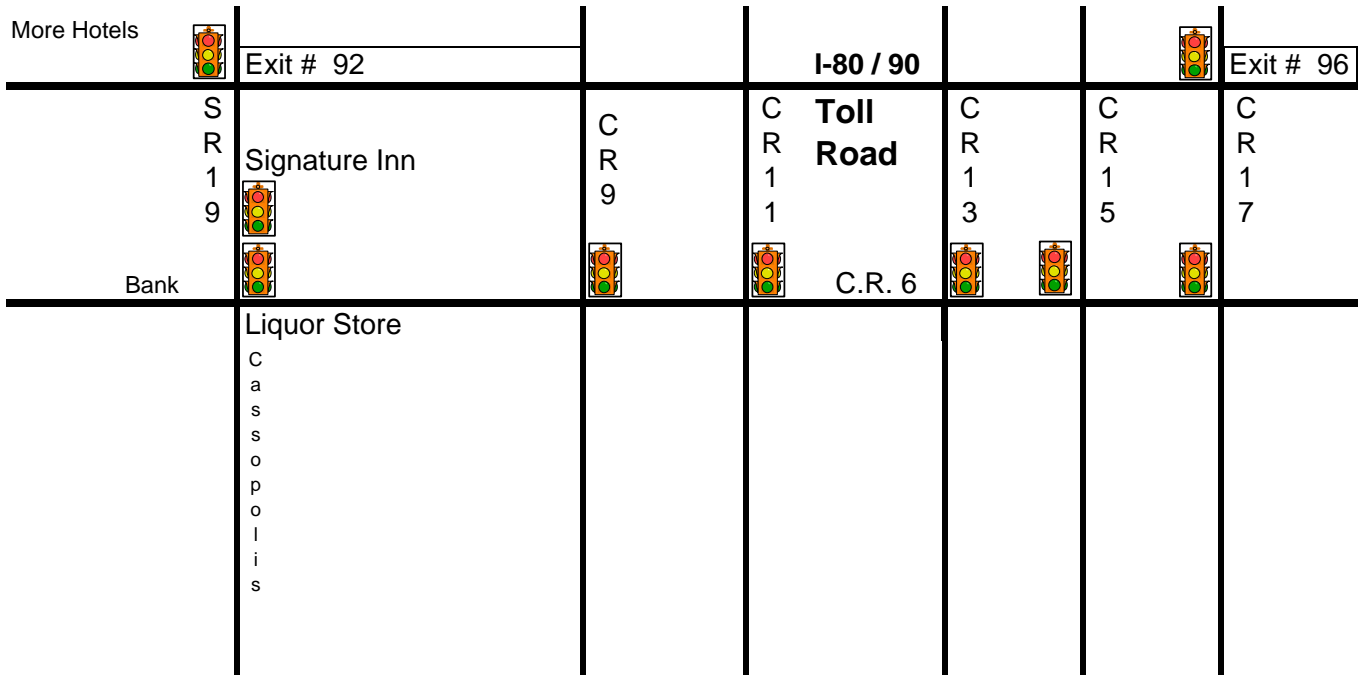

Onan - Indiana

From 80 / 90 Toll Road:

Get off at Elkhart East exit # 92, turn left on S.R.19. (Cassopolis St.)
Turn left on C.R.6, Right on C.R.17

From 80 / 90 Toll Road:

Get off at Elkhart East exit # 96, turn left (south) on C.R.17. Cross River & R/R tracks.
Turn right on Beck Drive.

From U.S. 20 Bypass

Exit from U.S. 20 at C.R. 17
Go north to third light.