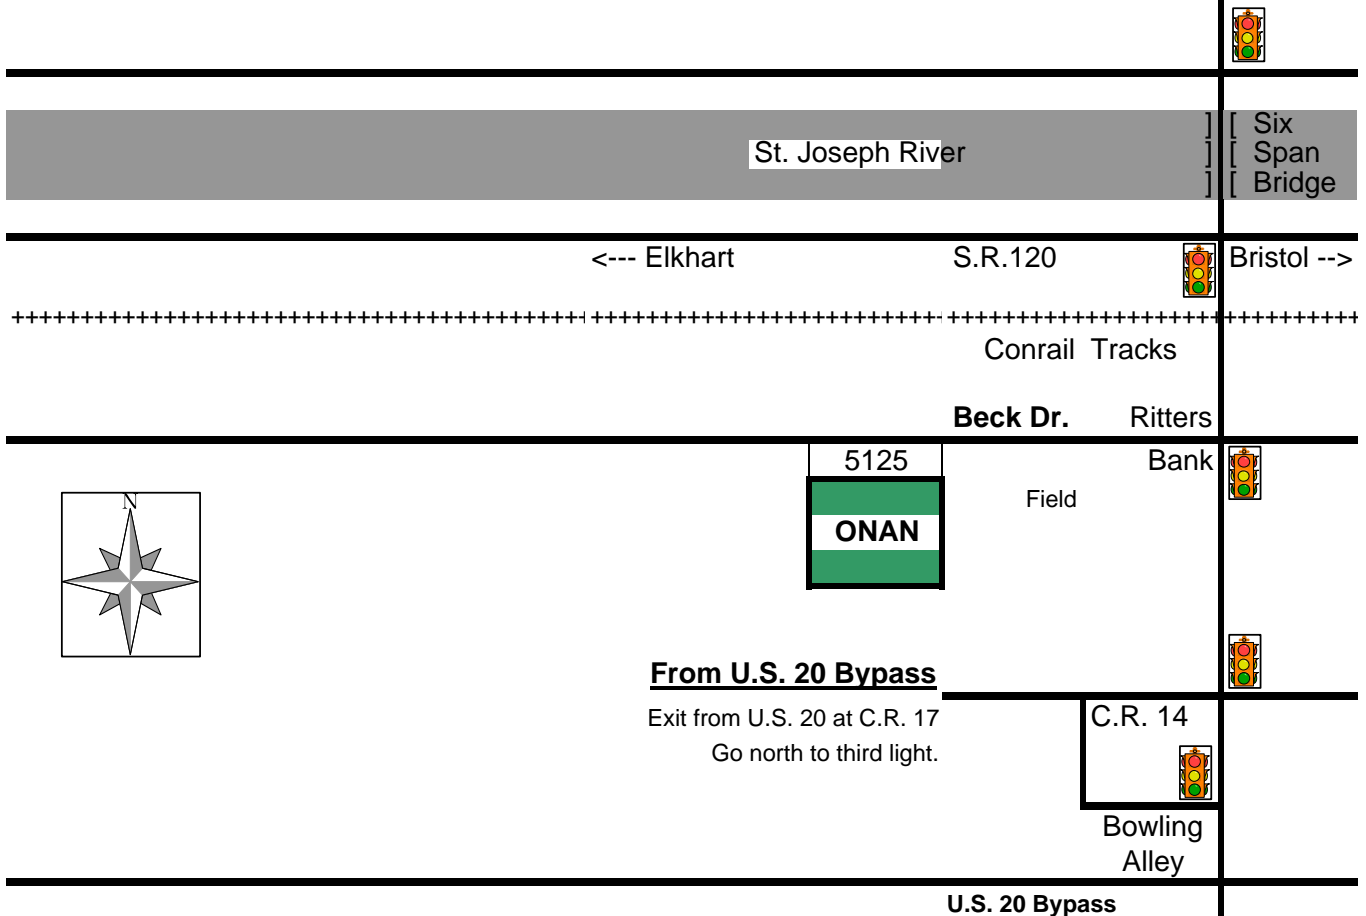

Onan - Indiana

From 80 / 90 Toll Road:

Get off at Elkhart East exit # 92, turn left on S.R.19. (Cassopolis St.)
Turn left on C.R.6, Right on C.R.17

From 80 / 90 Toll Road:

Get off at Elkhart East exit # 96, turn left (south) on C.R.17. Cross River & R/R tracks.
Turn right on Beck Drive.

From U.S. 20 Bypass

Exit from U.S. 20 at C.R. 17
Go north to third light.